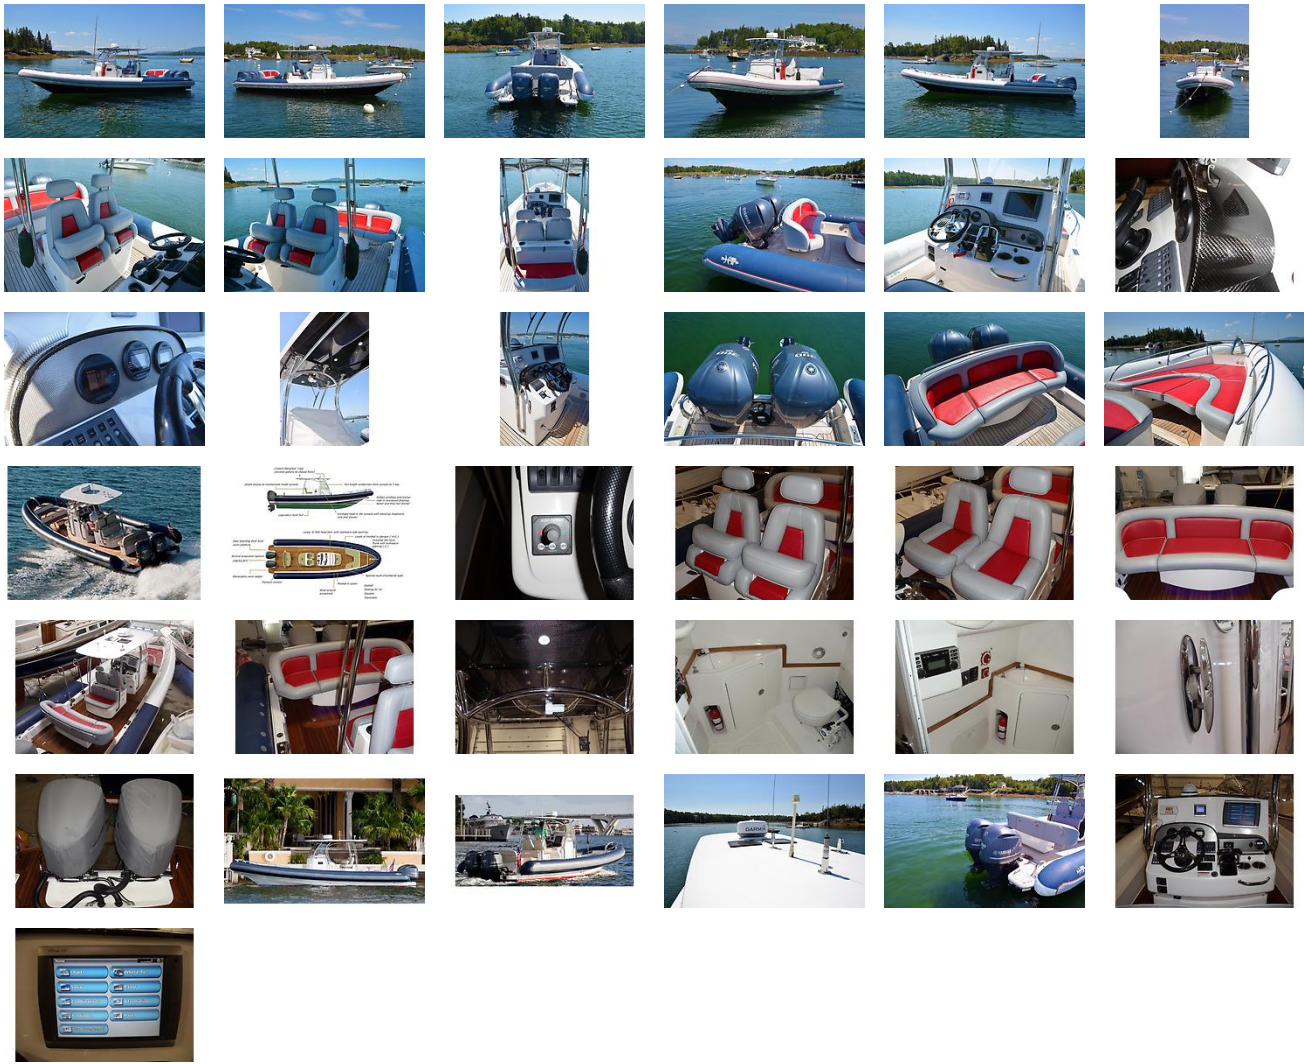

GALLERY

LOCATION MAP

ROBERT CHACE
Yachting Solutions
229 Commercial Street
Rockport, ME, US
Office: (207) 236-8100
Mobile: 401-588-2385
rchace@yachtingsolutions.com